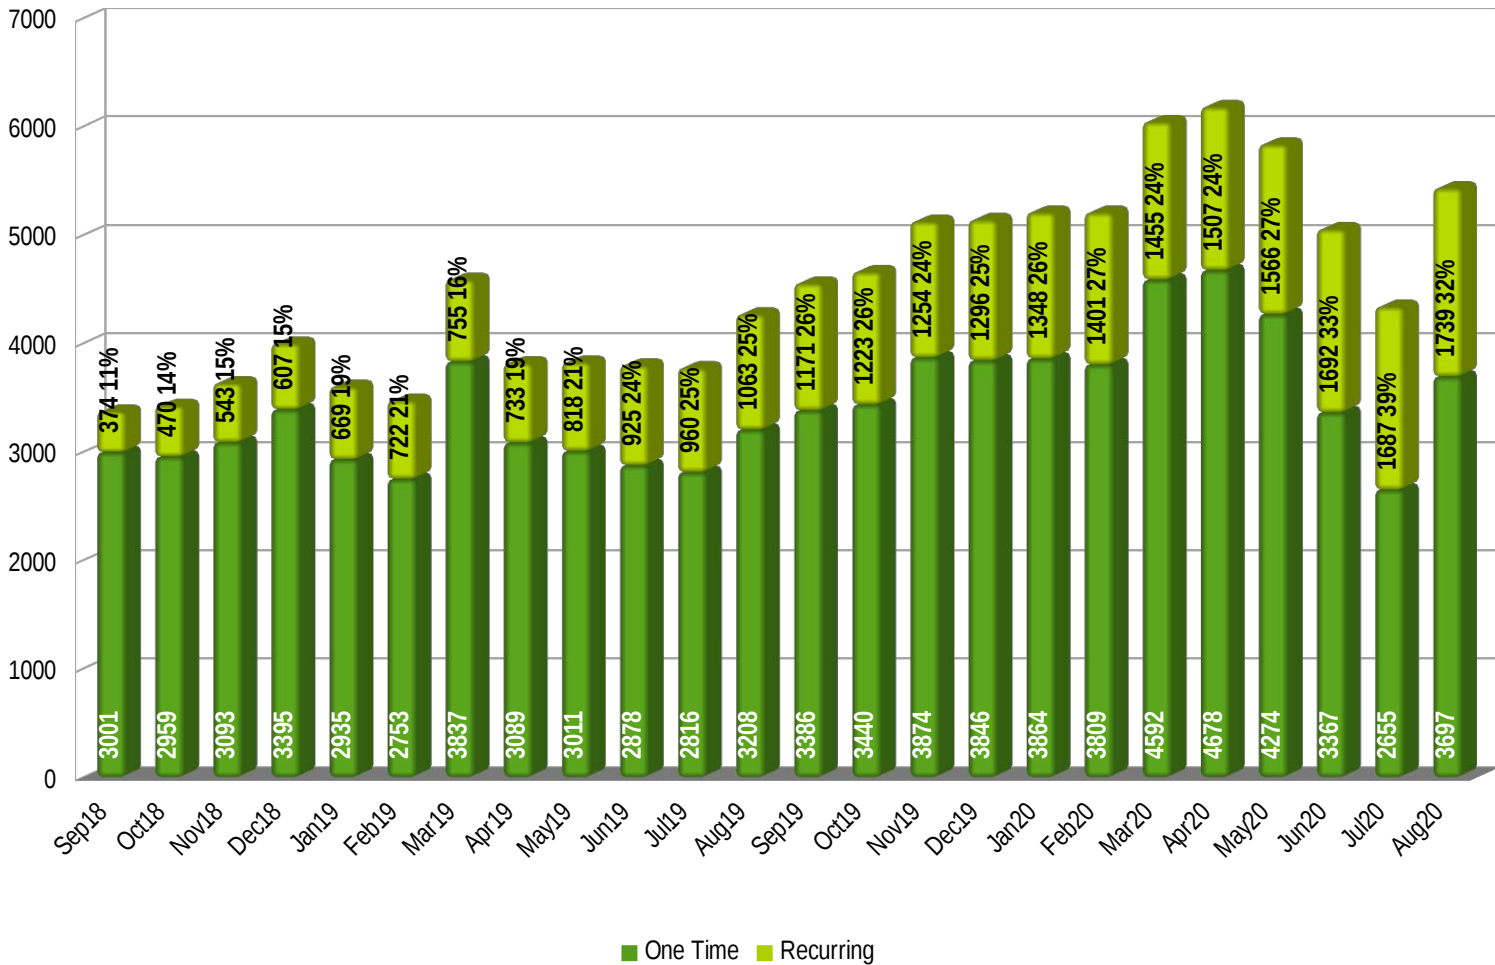

PayPal: One Time vs Recurring Donations (Number)