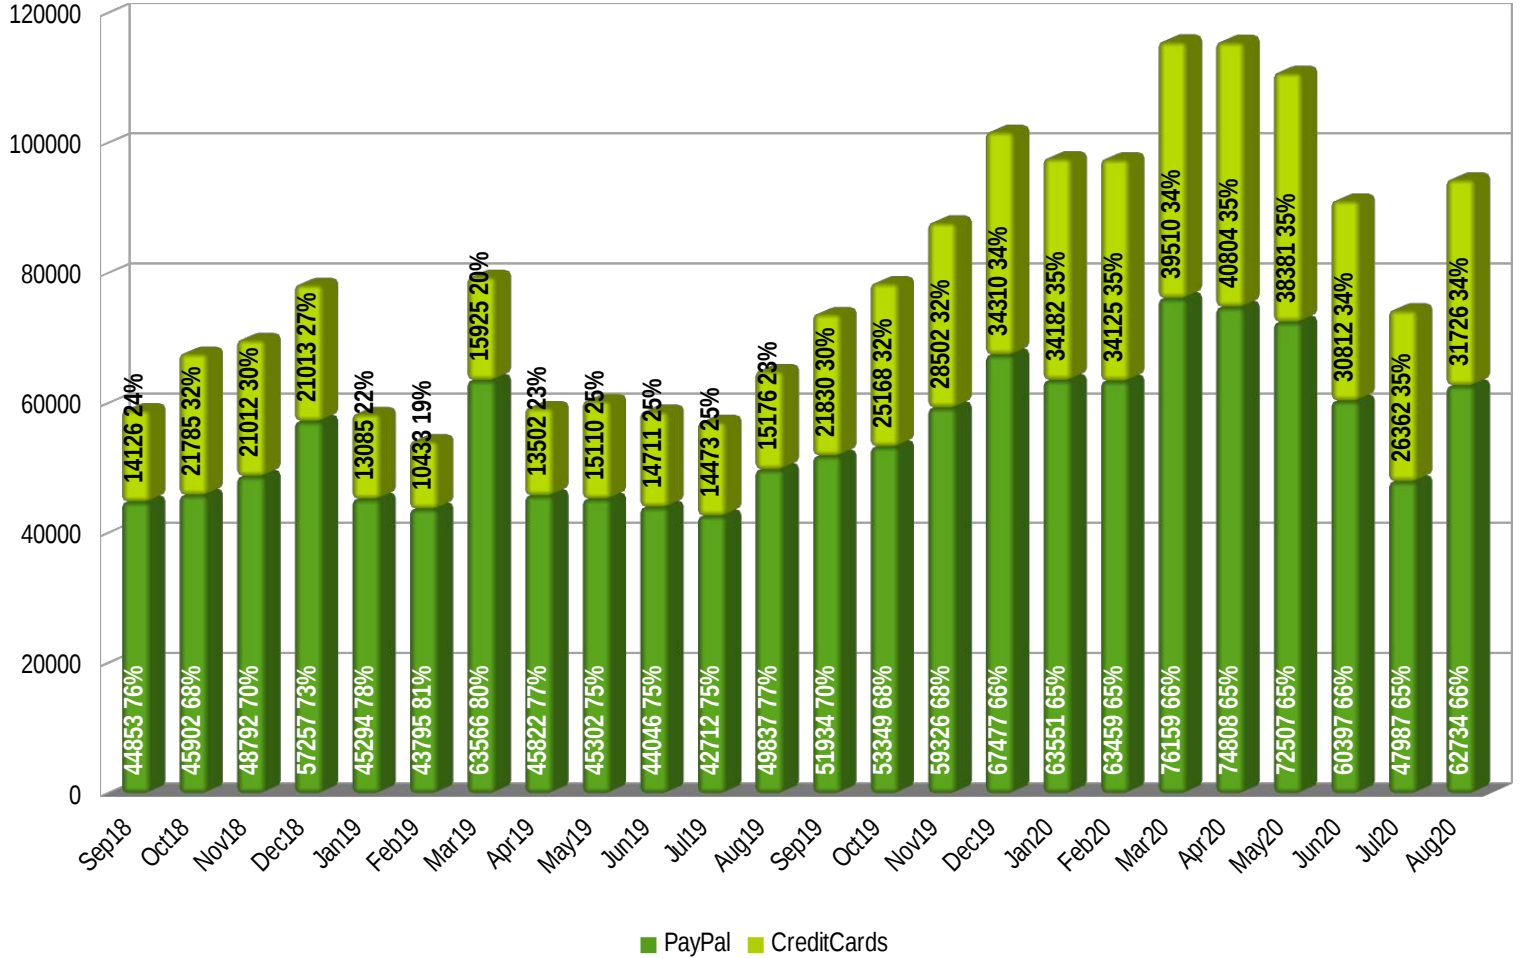

Total Donation Amount (PayPal + Stripe)