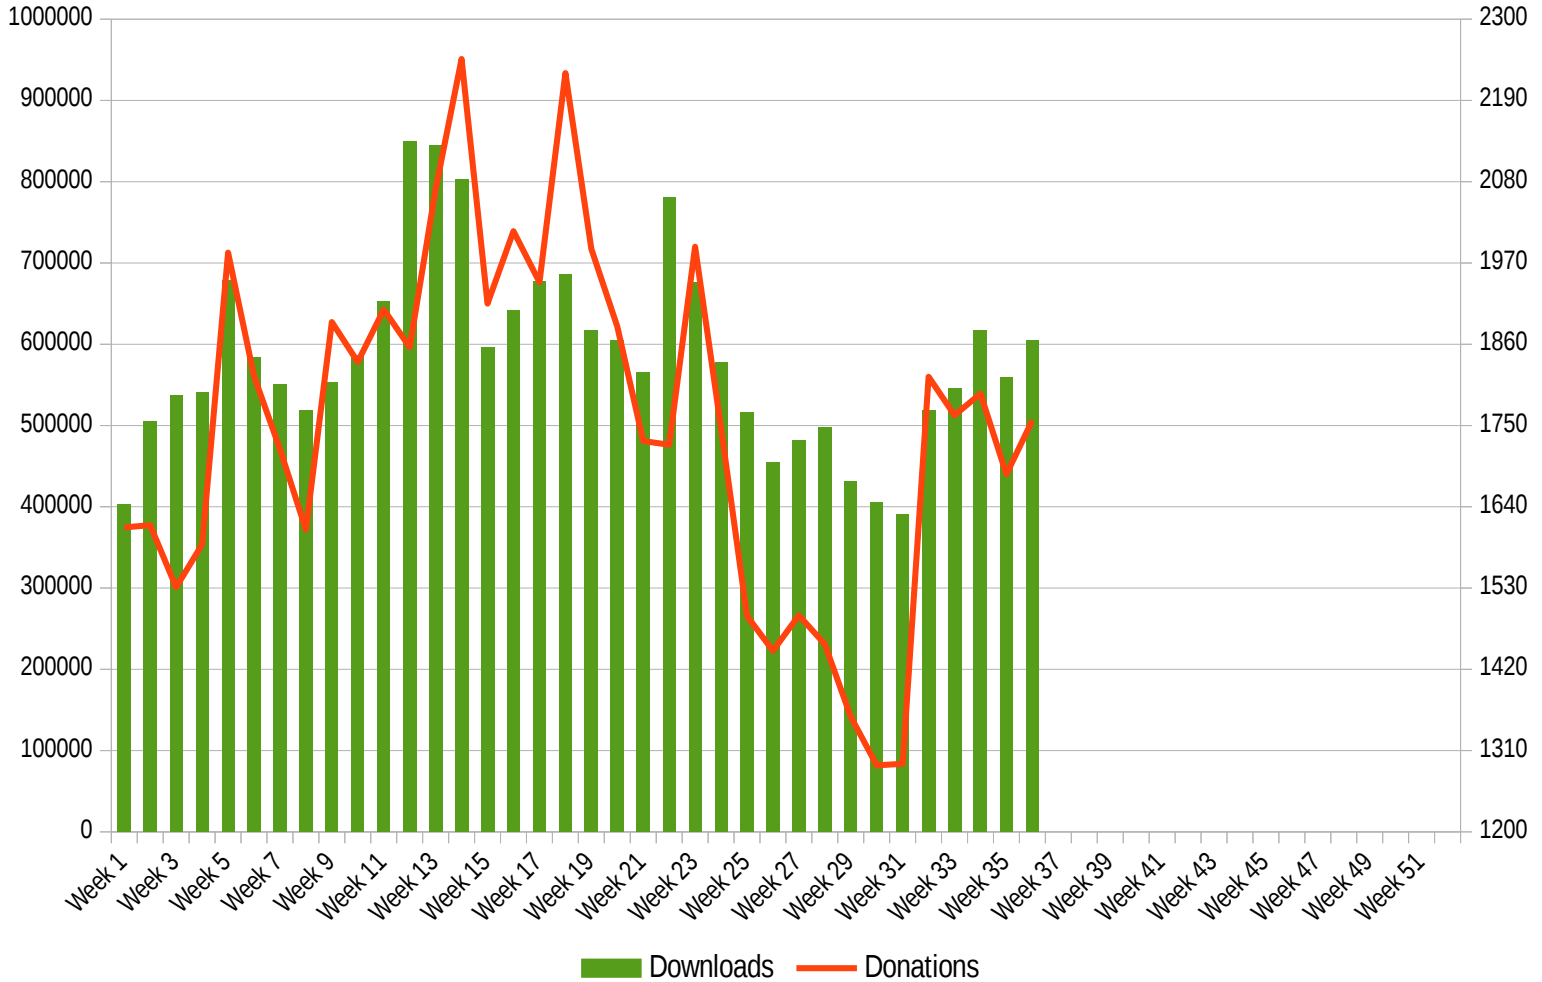

Downloads vs Donations in 2020