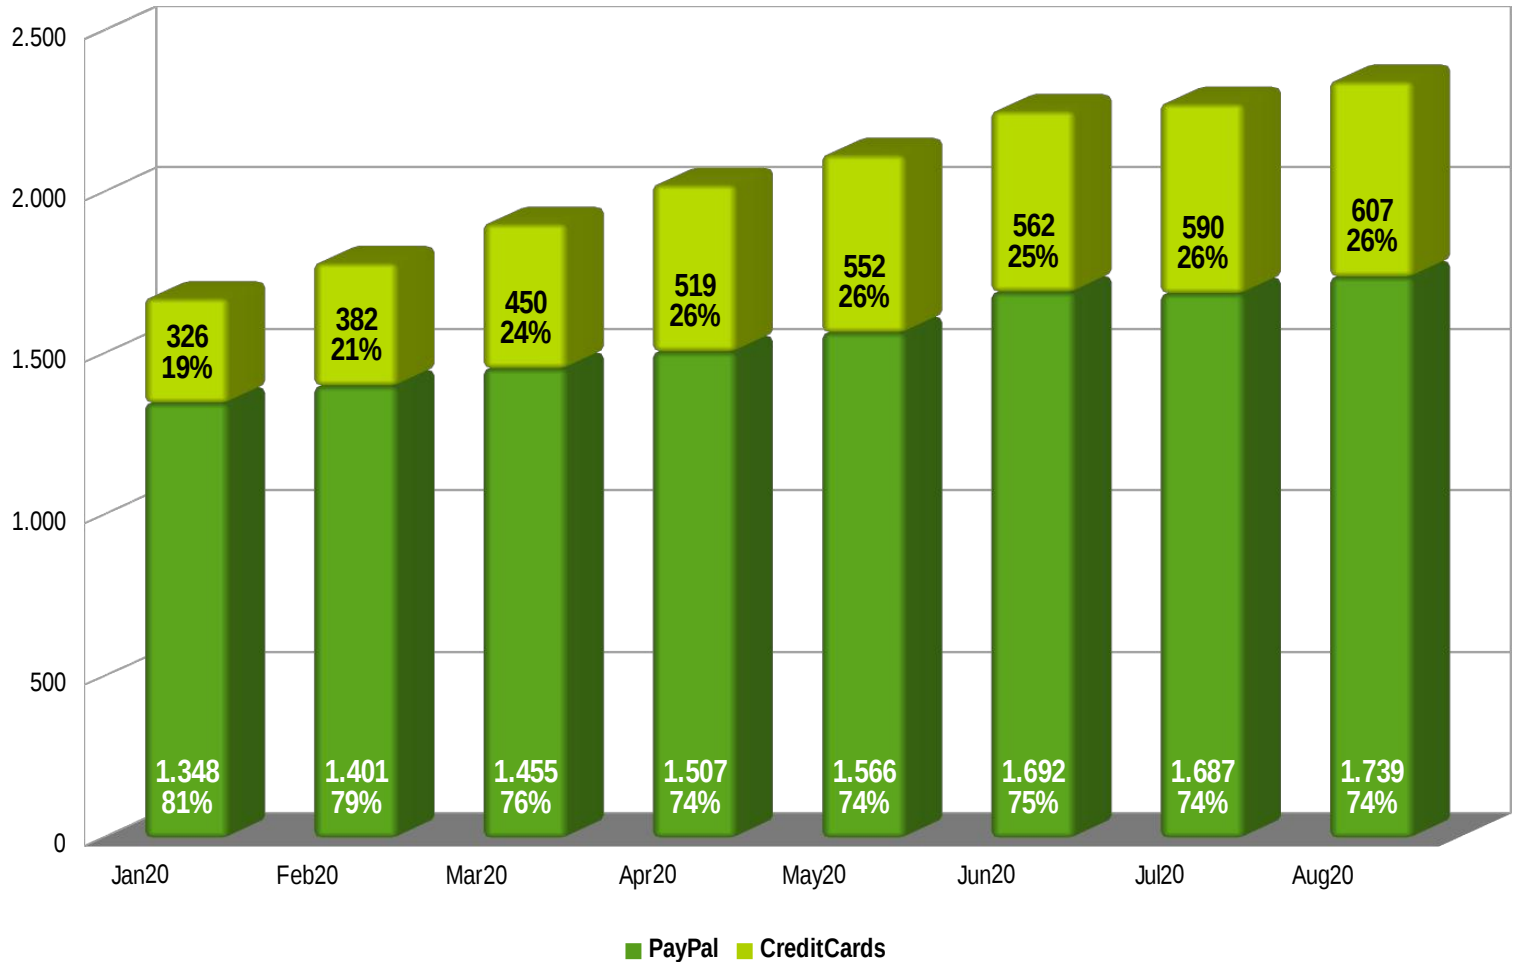

Total Recurring Donations (PayPal + Stripe)