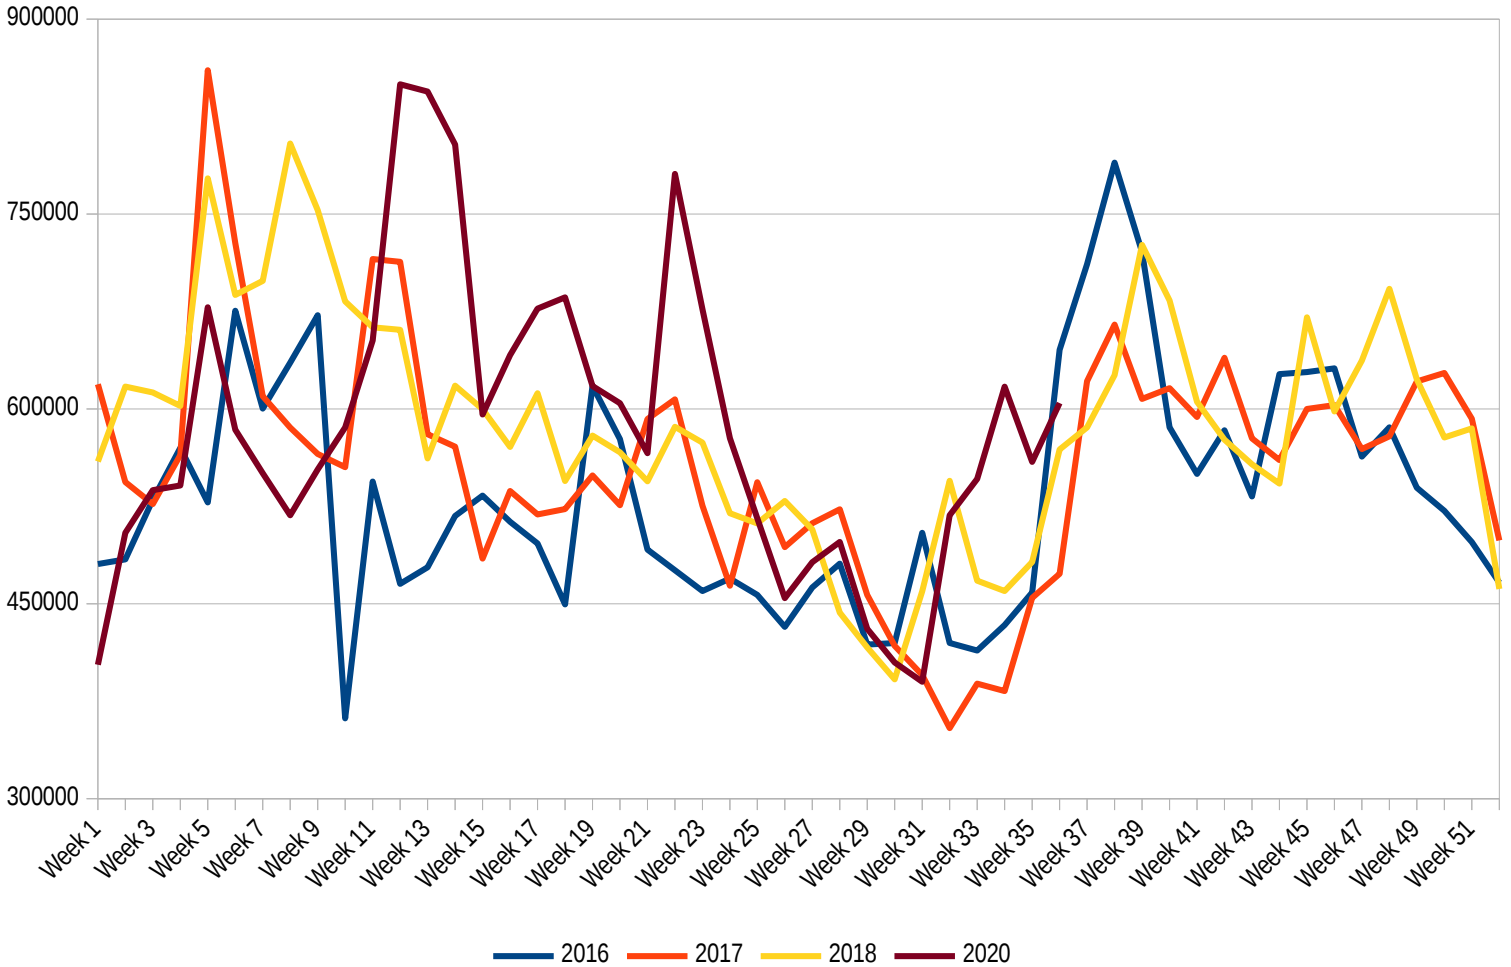

LibreOffice Downloads per Week