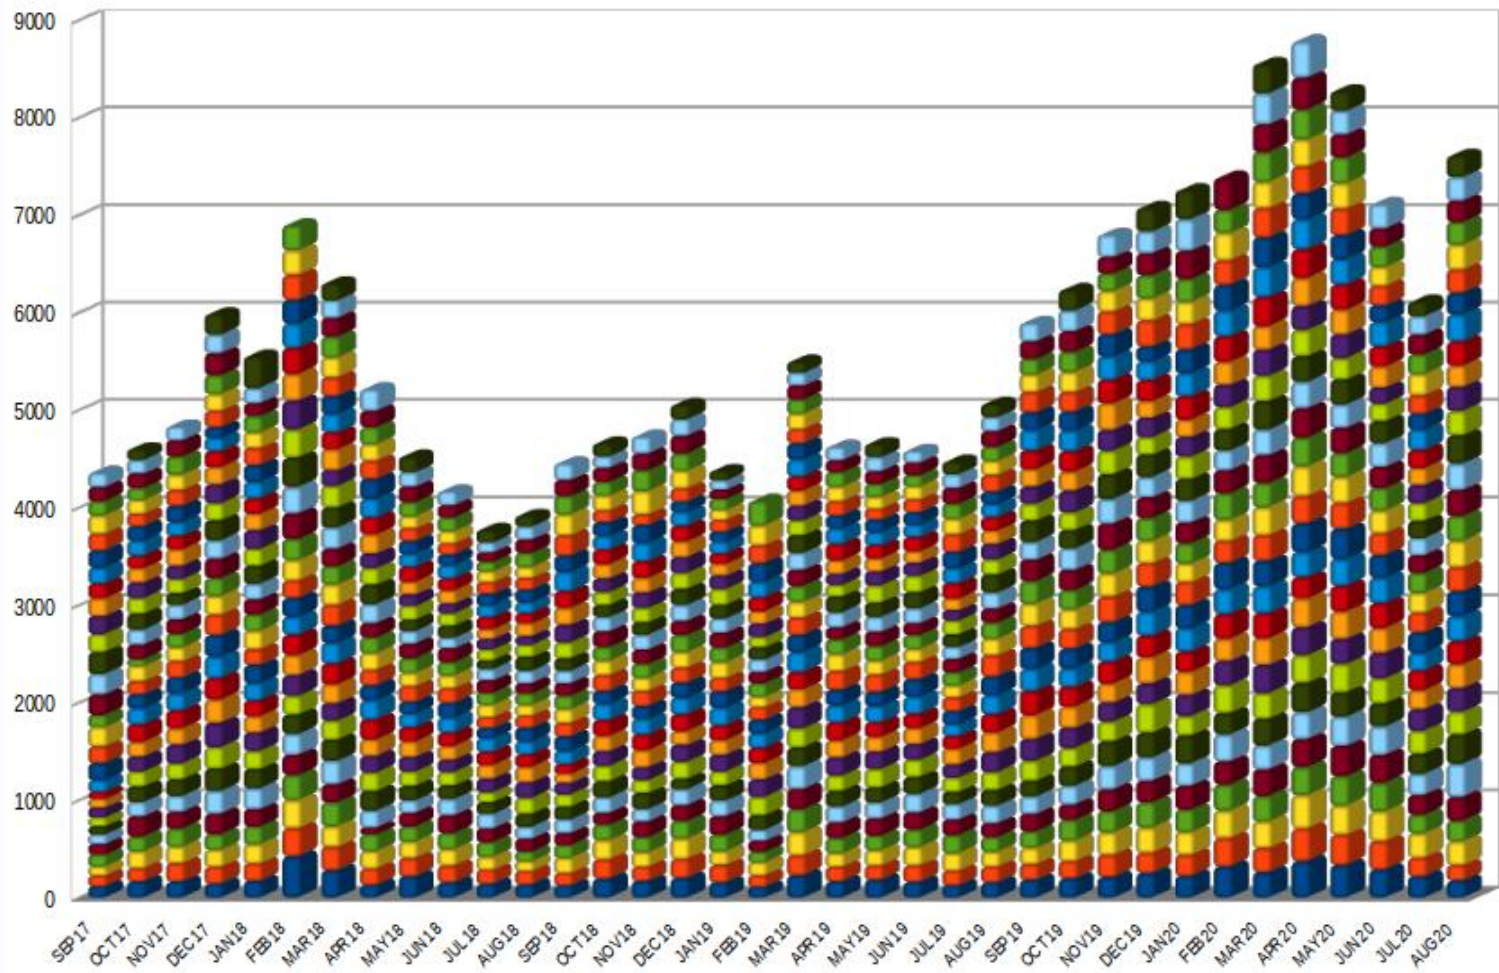

### Donations x Day x Month

# Comparison of Monthly Donations

## Total Recurring Amounts (PayPal + Stripe)

# Total Donation Amount (PayPal + Stripe)