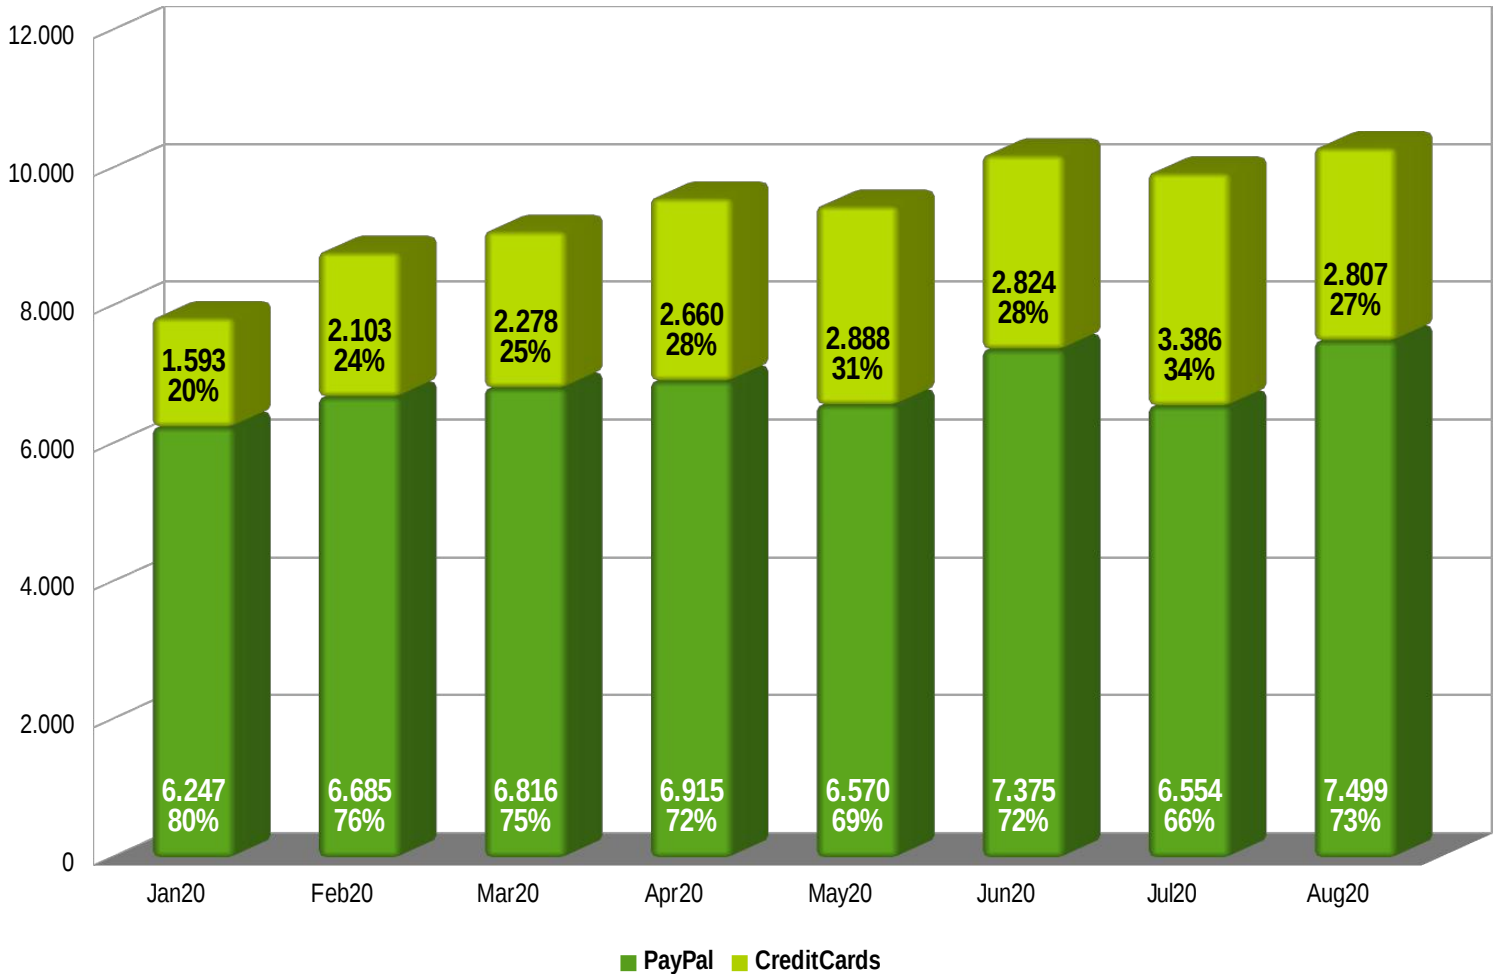

Total Recurring Amounts (PayPal + Stripe)