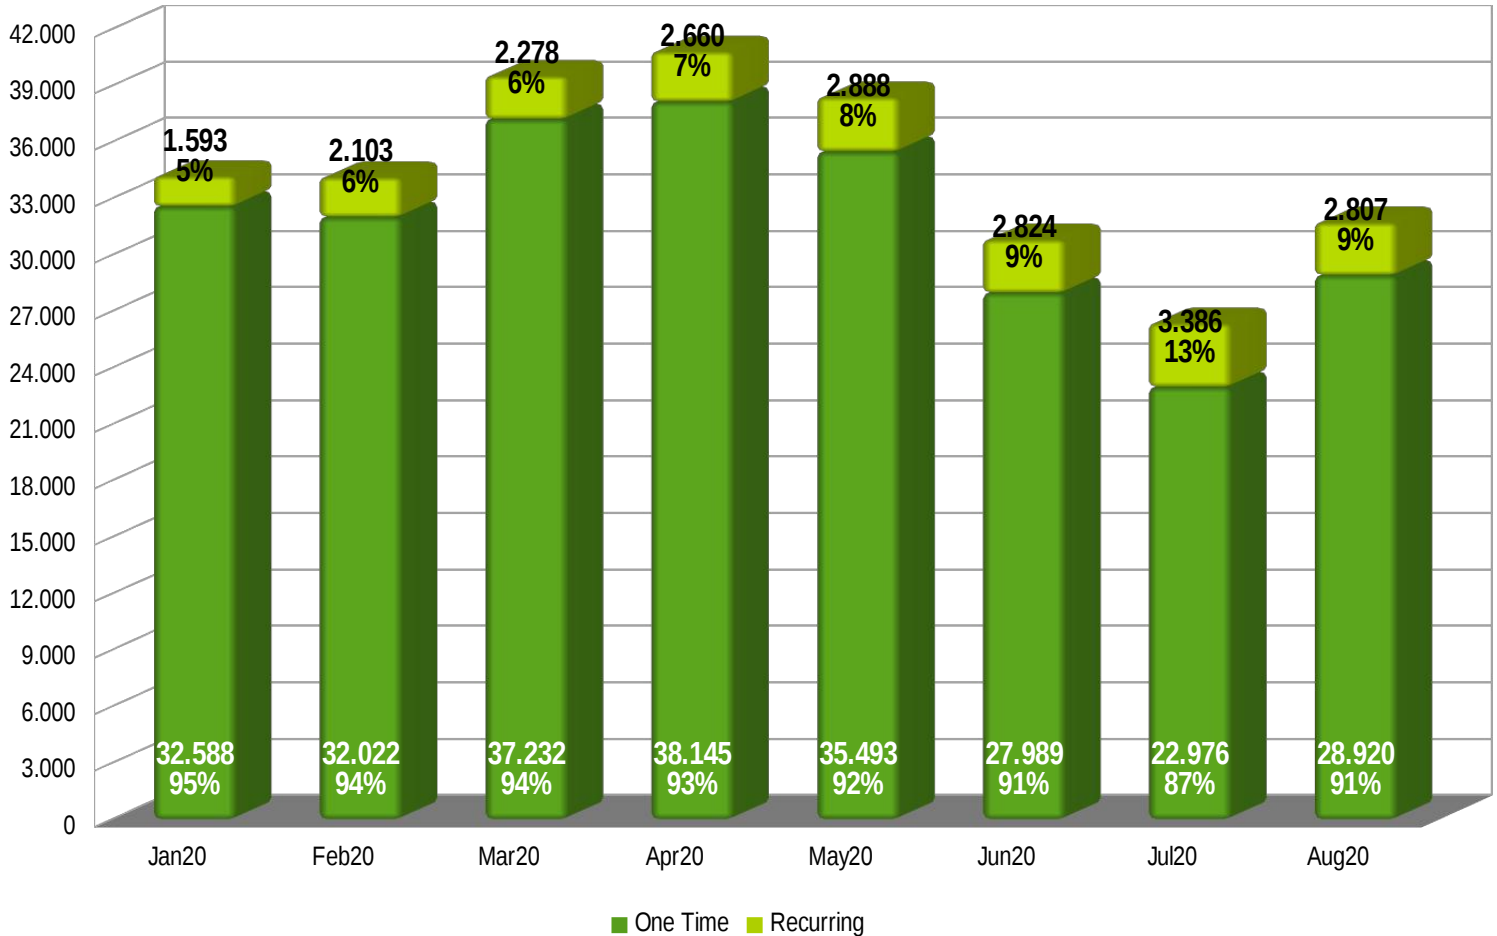

Stripe: One Time vs Recurring Donations (Euro)