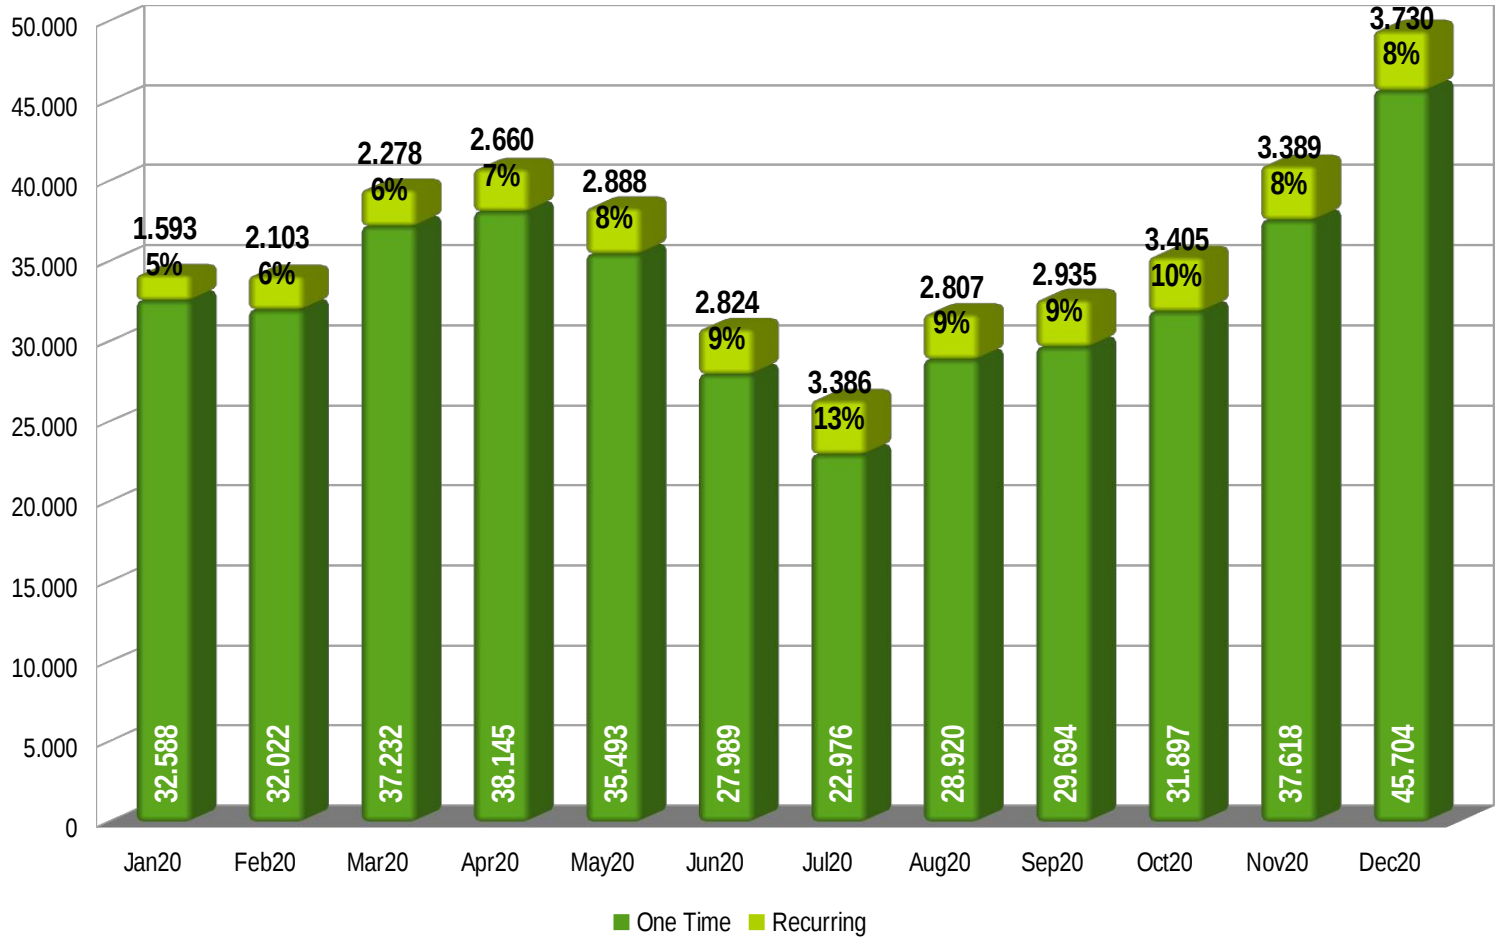

Stripe: One Time vs Recurring Donations (Euro)