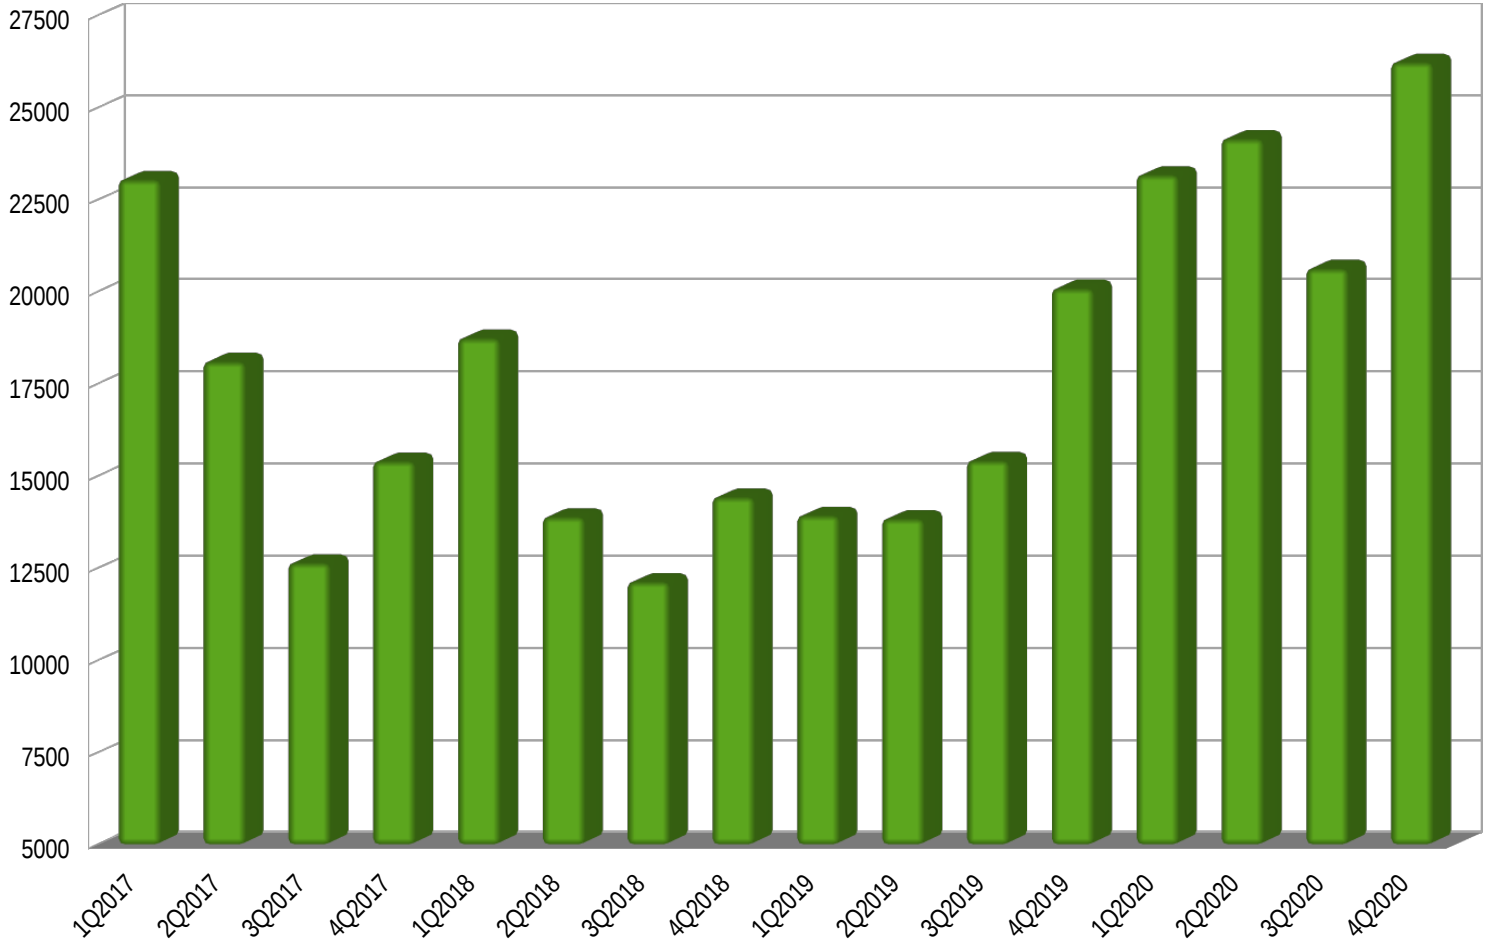

Donations x Month x Day

Donations x Quarter

Donations x Year

Comparison of Monthly Donations

PayPal: One Time vs Recurring Donations (Number)

PayPal: One Time vs Recurring Donations (Euro)

Stripe: One Time vs Recurring Donations (Number)

Stripe: One Time vs Recurring Donations (Euro)

Total Recurring Donations (PayPal + Stripe)

■ PayPal ■ CreditCards

Total Recurring Amounts (PayPal + Stripe)

Total Donation Amount (PayPal + Stripe)

LibreOffice Downloads per Week