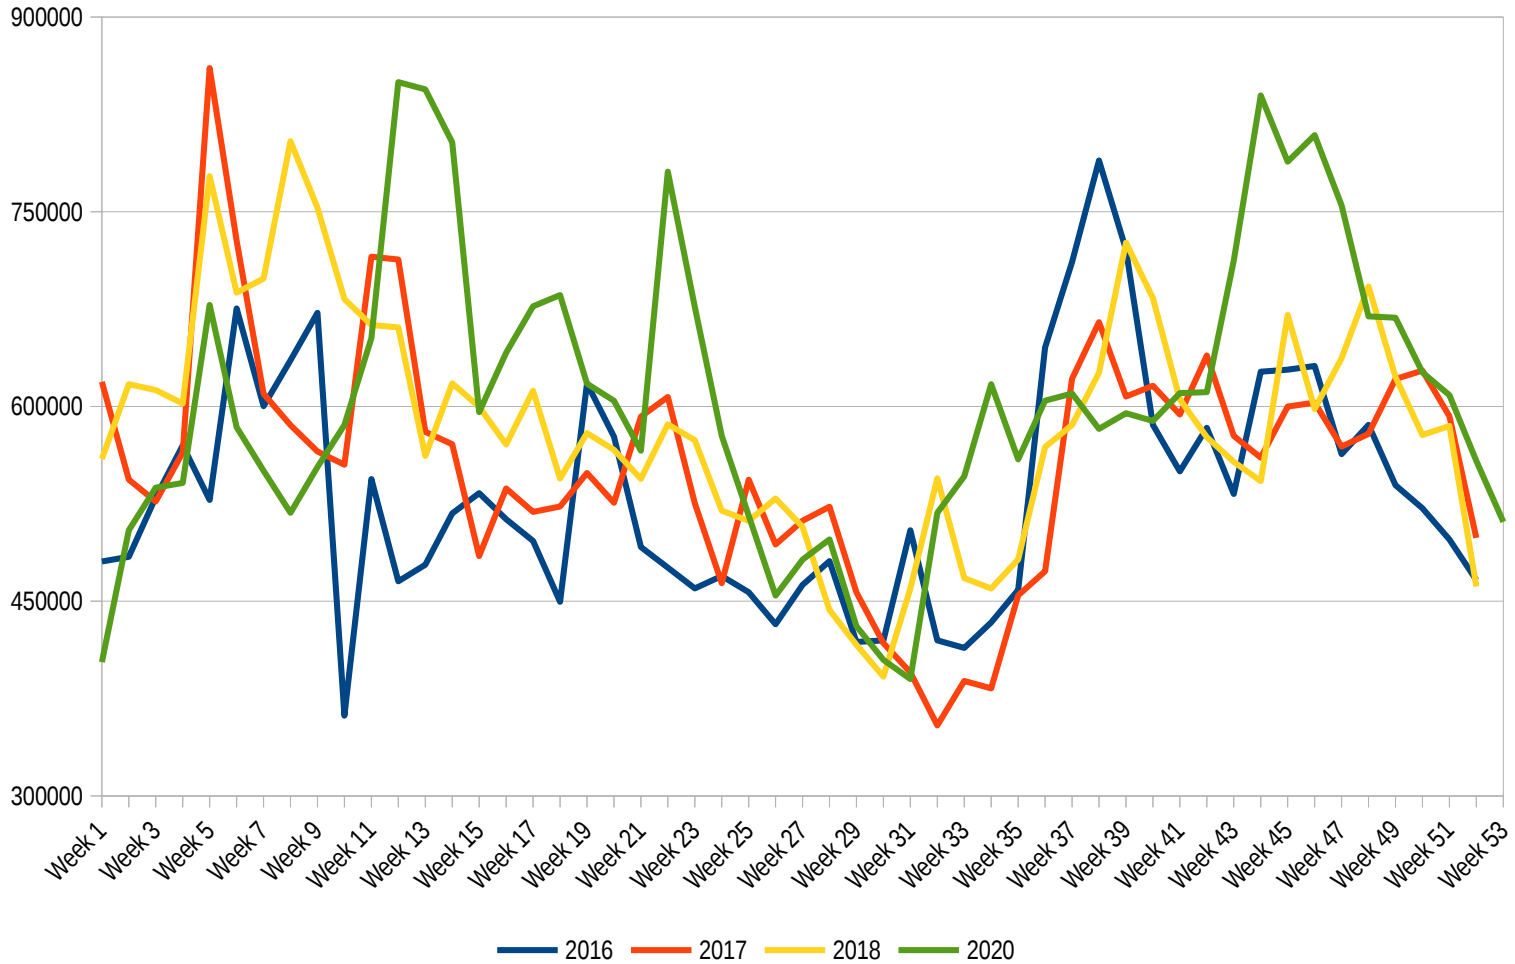

Donations x Month x Day

Donations x Quarter

Donations x Year

Comparison of Monthly Donations

PayPal: One Time vs Recurring Donations (Number)

PayPal: One Time vs Recurring Donations (Euro)

Stripe: One Time vs Recurring Donations (Number)

Stripe: One Time vs Recurring Donations (Euro)

Total Recurring Donations (PayPal + Stripe)

■ PayPal ■ CreditCards

Total Recurring Amounts (PayPal + Stripe)

Total Donation Amount (PayPal + Stripe)

LibreOffice Downloads per Week