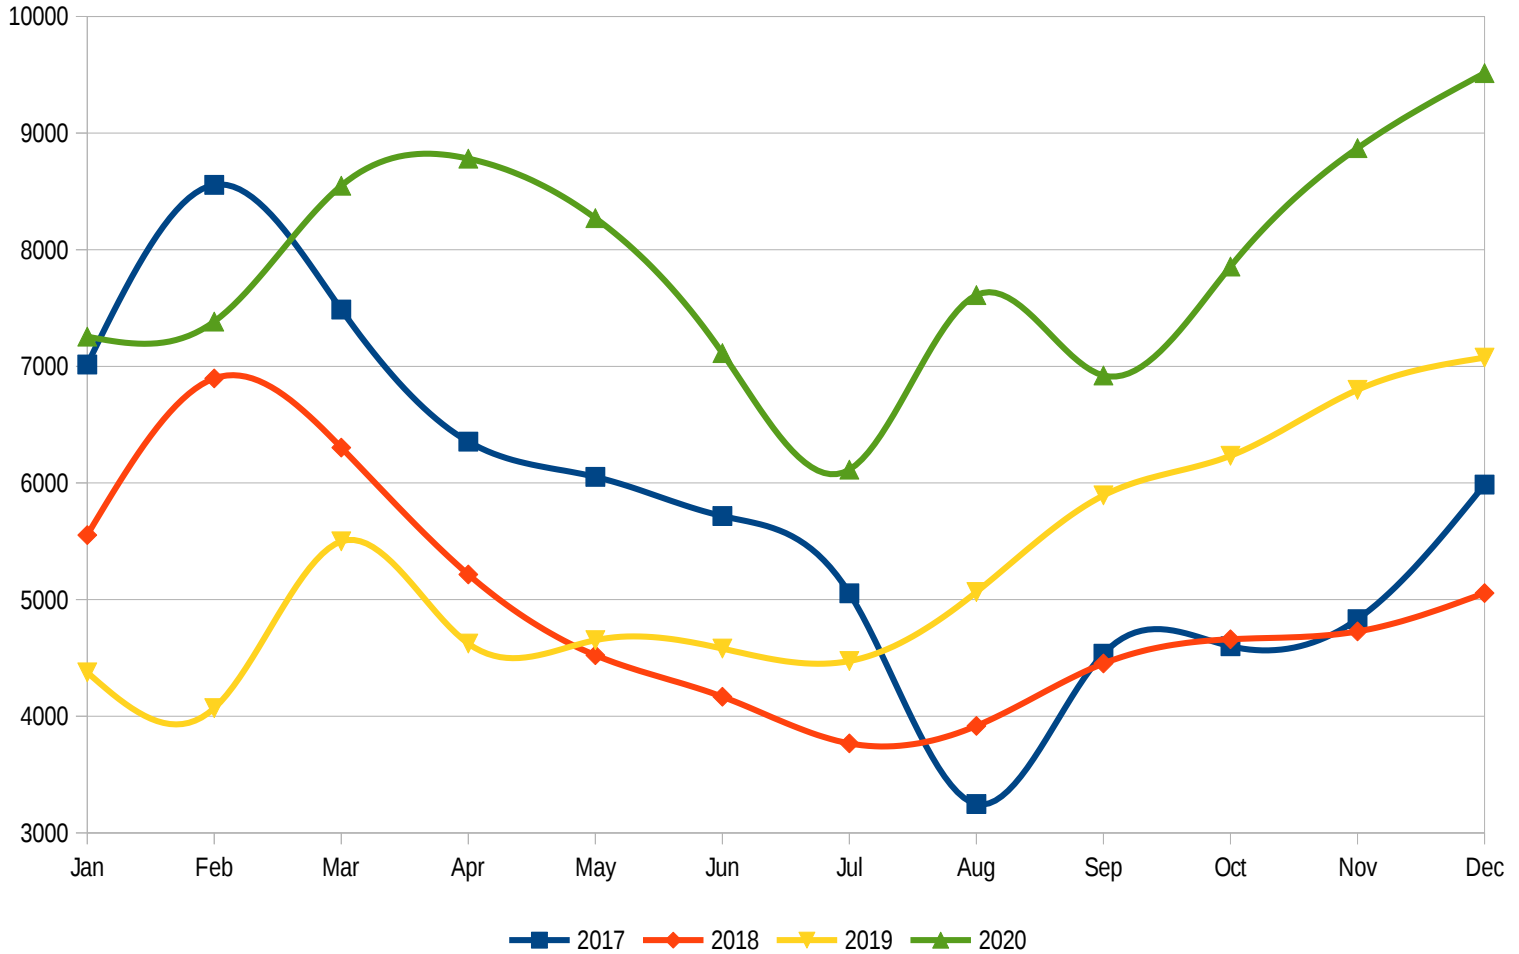

Donations x Month x Day

Donations x Quarter

Donations x Year

Comparison of Monthly Donations

PayPal: One Time vs Recurring Donations (Number)

PayPal: One Time vs Recurring Donations (Euro)

Stripe: One Time vs Recurring Donations (Number)

Stripe: One Time vs Recurring Donations (Euro)

Total Recurring Donations (PayPal + Stripe)

■ PayPal ■ CreditCards

Total Recurring Amounts (PayPal + Stripe)

Total Donation Amount (PayPal + Stripe)

LibreOffice Downloads per Week