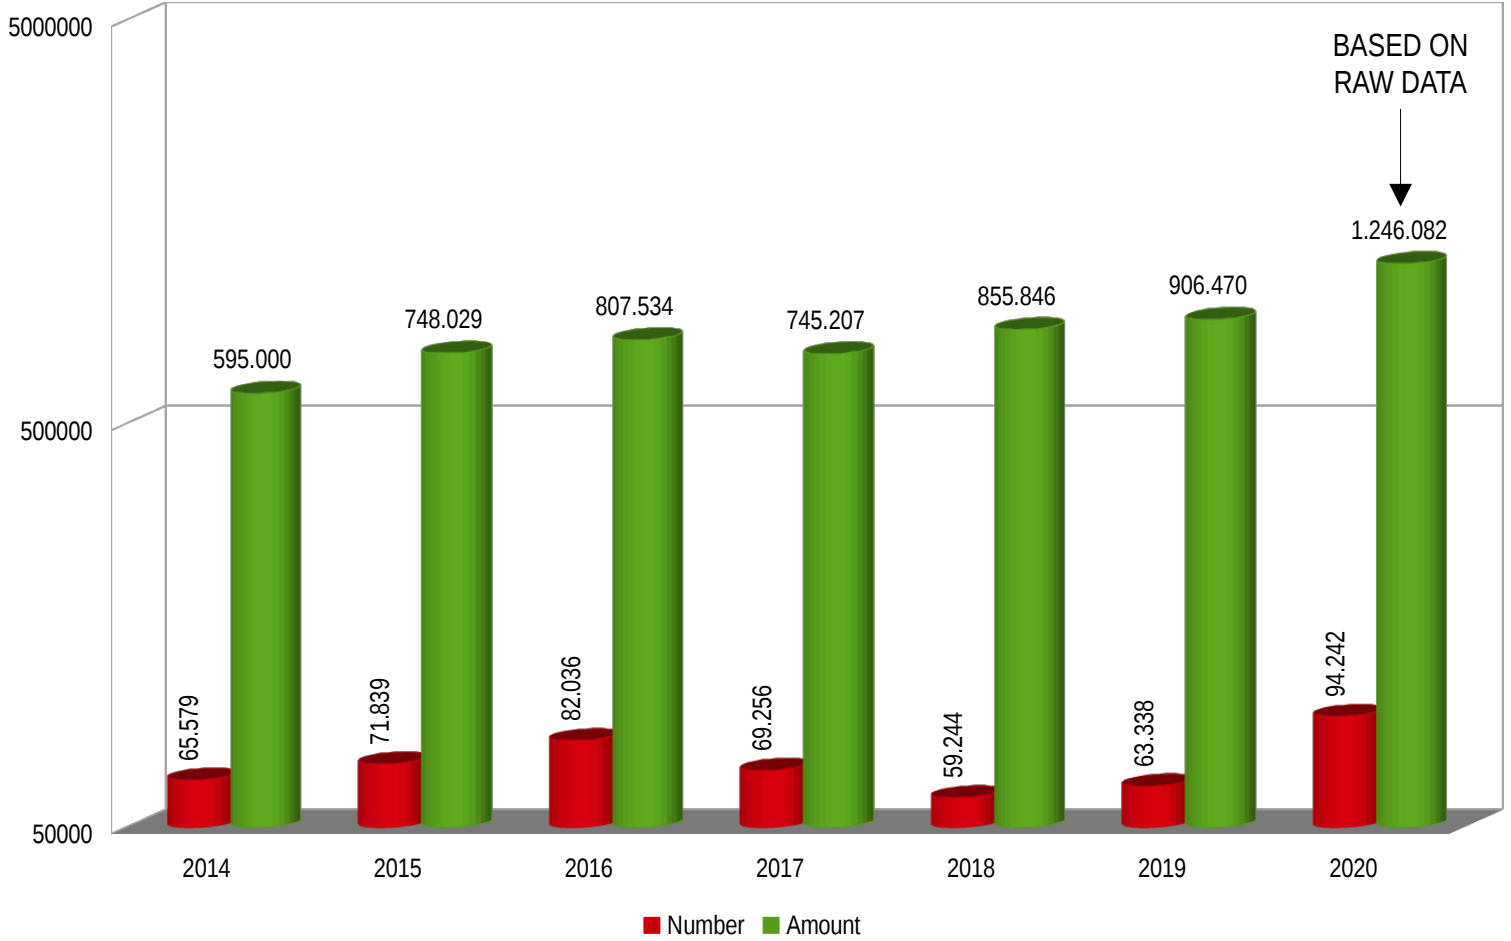

Donations x Month x Day

Donations x Quarter

Donations x Year

Comparison of Monthly Donations

PayPal: One Time vs Recurring Donations (Number)

PayPal: One Time vs Recurring Donations (Euro)

Stripe: One Time vs Recurring Donations (Number)

Stripe: One Time vs Recurring Donations (Euro)

Total Recurring Donations (PayPal + Stripe)

■ PayPal ■ CreditCards

Total Recurring Amounts (PayPal + Stripe)

Total Donation Amount (PayPal + Stripe)

LibreOffice Downloads per Week