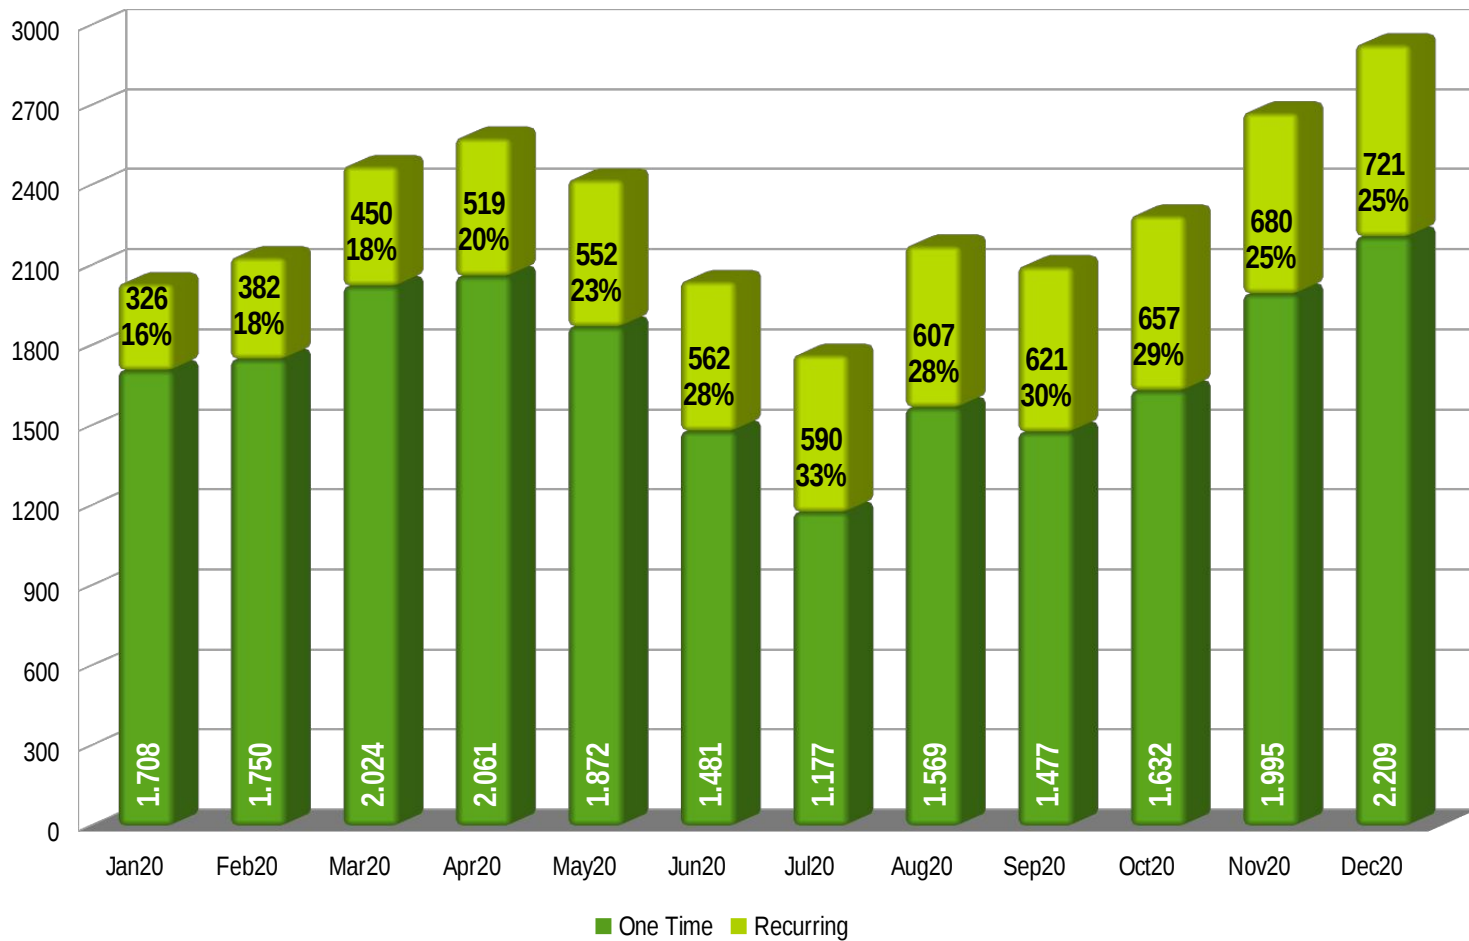

Donations x Month x Day

Donations x Quarter

Donations x Year

Comparison of Monthly Donations

PayPal: One Time vs Recurring Donations (Number)

PayPal: One Time vs Recurring Donations (Euro)

Stripe: One Time vs Recurring Donations (Number)

Stripe: One Time vs Recurring Donations (Euro)

Total Recurring Donations (PayPal + Stripe)

■ PayPal ■ CreditCards

Total Recurring Amounts (PayPal + Stripe)

Total Donation Amount (PayPal + Stripe)

LibreOffice Downloads per Week