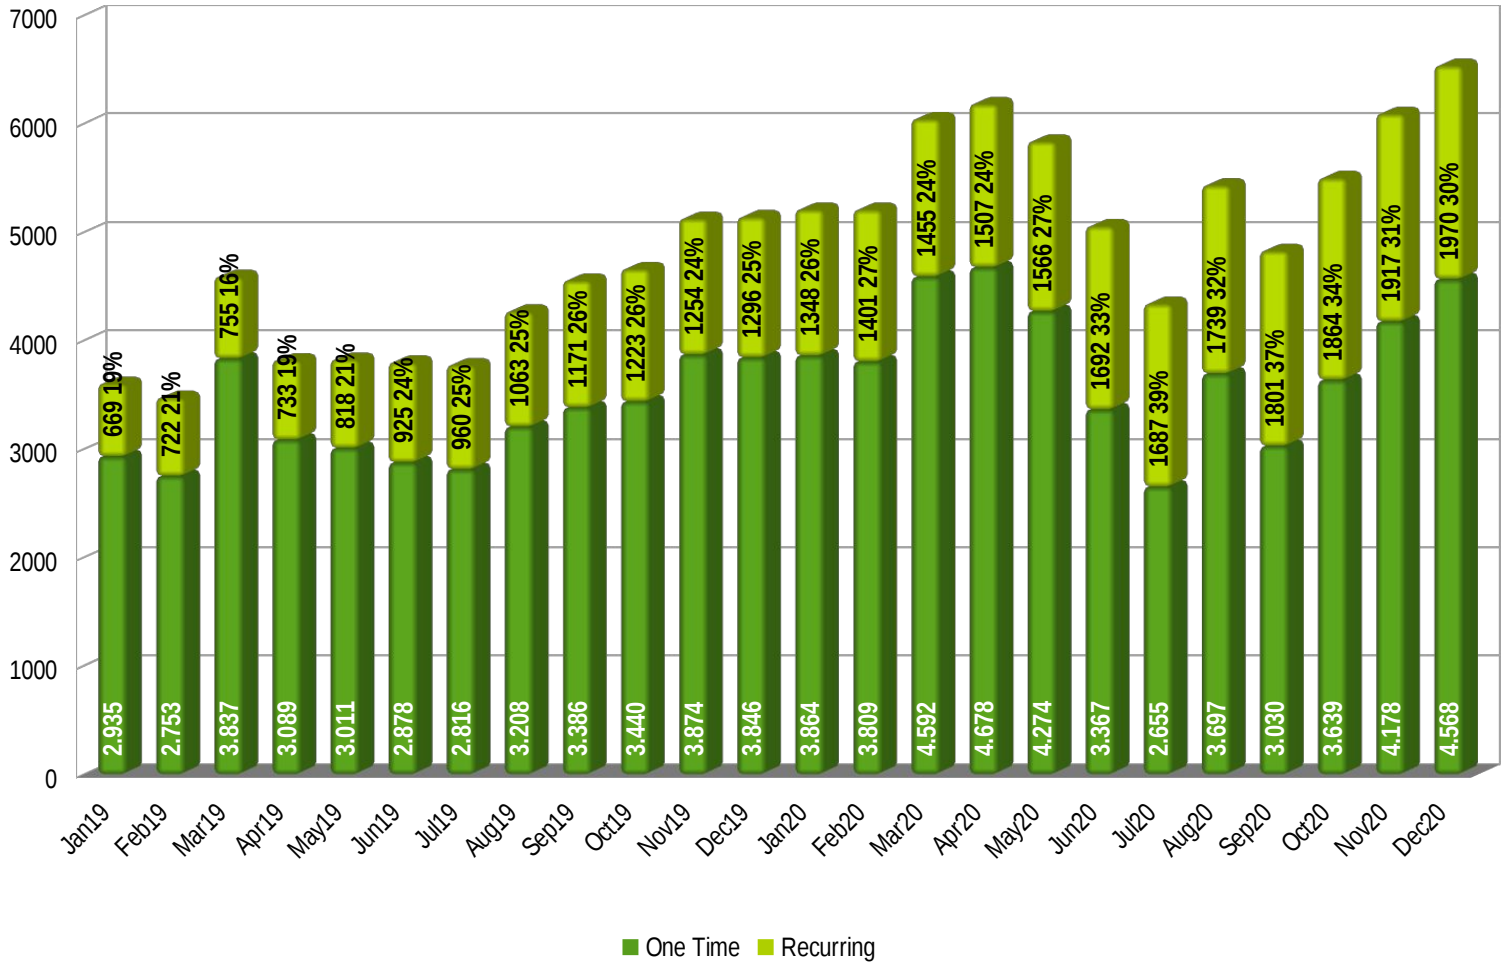

Donations x Month x Day

Donations x Quarter

Donations x Year

Comparison of Monthly Donations

PayPal: One Time vs Recurring Donations (Number)

PayPal: One Time vs Recurring Donations (Euro)

Stripe: One Time vs Recurring Donations (Number)

Stripe: One Time vs Recurring Donations (Euro)

Total Recurring Donations (PayPal + Stripe)

■ PayPal ■ CreditCards

Total Recurring Amounts (PayPal + Stripe)

Total Donation Amount (PayPal + Stripe)

LibreOffice Downloads per Week