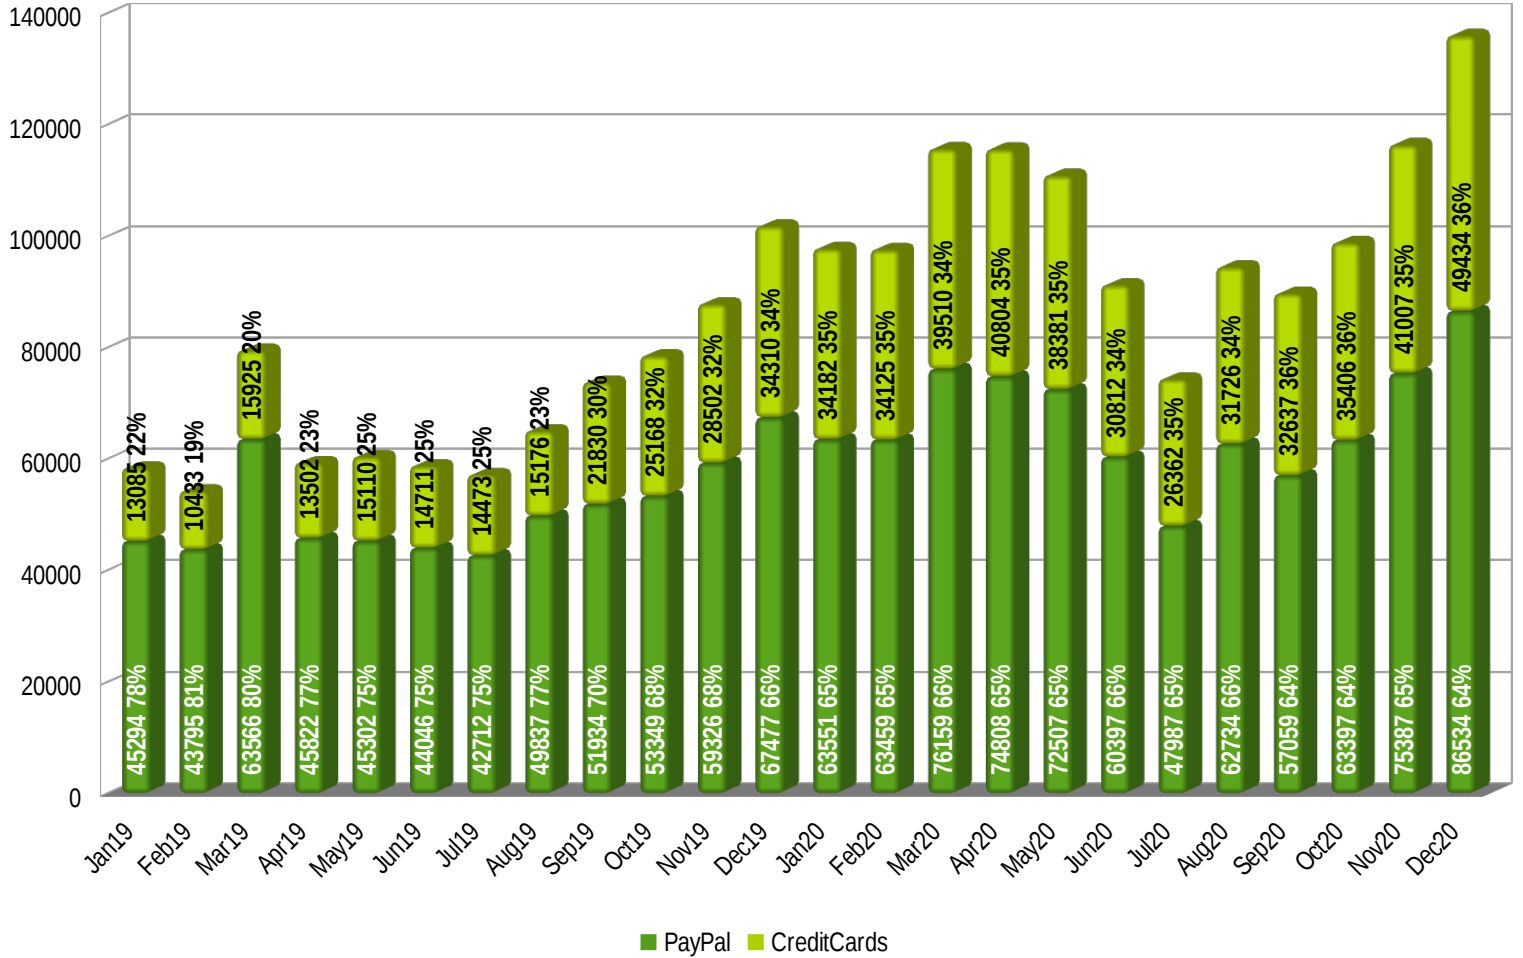

Stripe: One Time vs Recurring Donations (Euro)

Total Recurring Donations (PayPal + Stripe)

■ PayPal ■ CreditCards

Total Recurring Amounts (PayPal + Stripe)

Total Donation Amount (PayPal + Stripe)

LibreOffice Downloads per Week