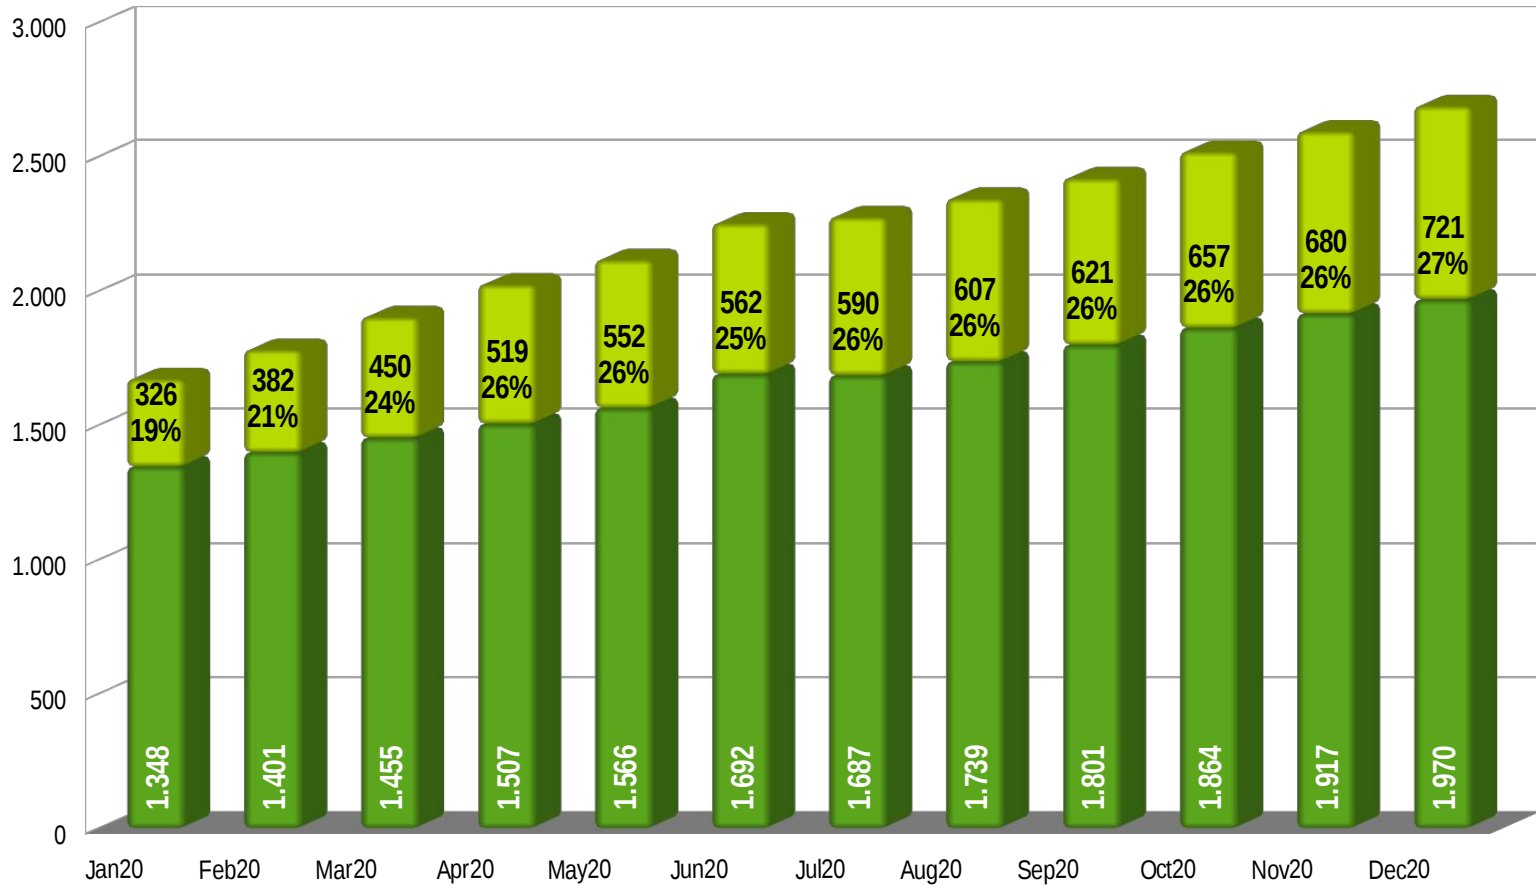

Donations x Month x Day

Donations x Quarter

Donations x Year

Comparison of Monthly Donations

PayPal: One Time vs Recurring Donations (Number)

PayPal: One Time vs Recurring Donations (Euro)

Stripe: One Time vs Recurring Donations (Number)

Stripe: One Time vs Recurring Donations (Euro)

Total Recurring Donations (PayPal + Stripe)

■ PayPal ■ CreditCards

Total Recurring Amounts (PayPal + Stripe)

Total Donation Amount (PayPal + Stripe)

LibreOffice Downloads per Week