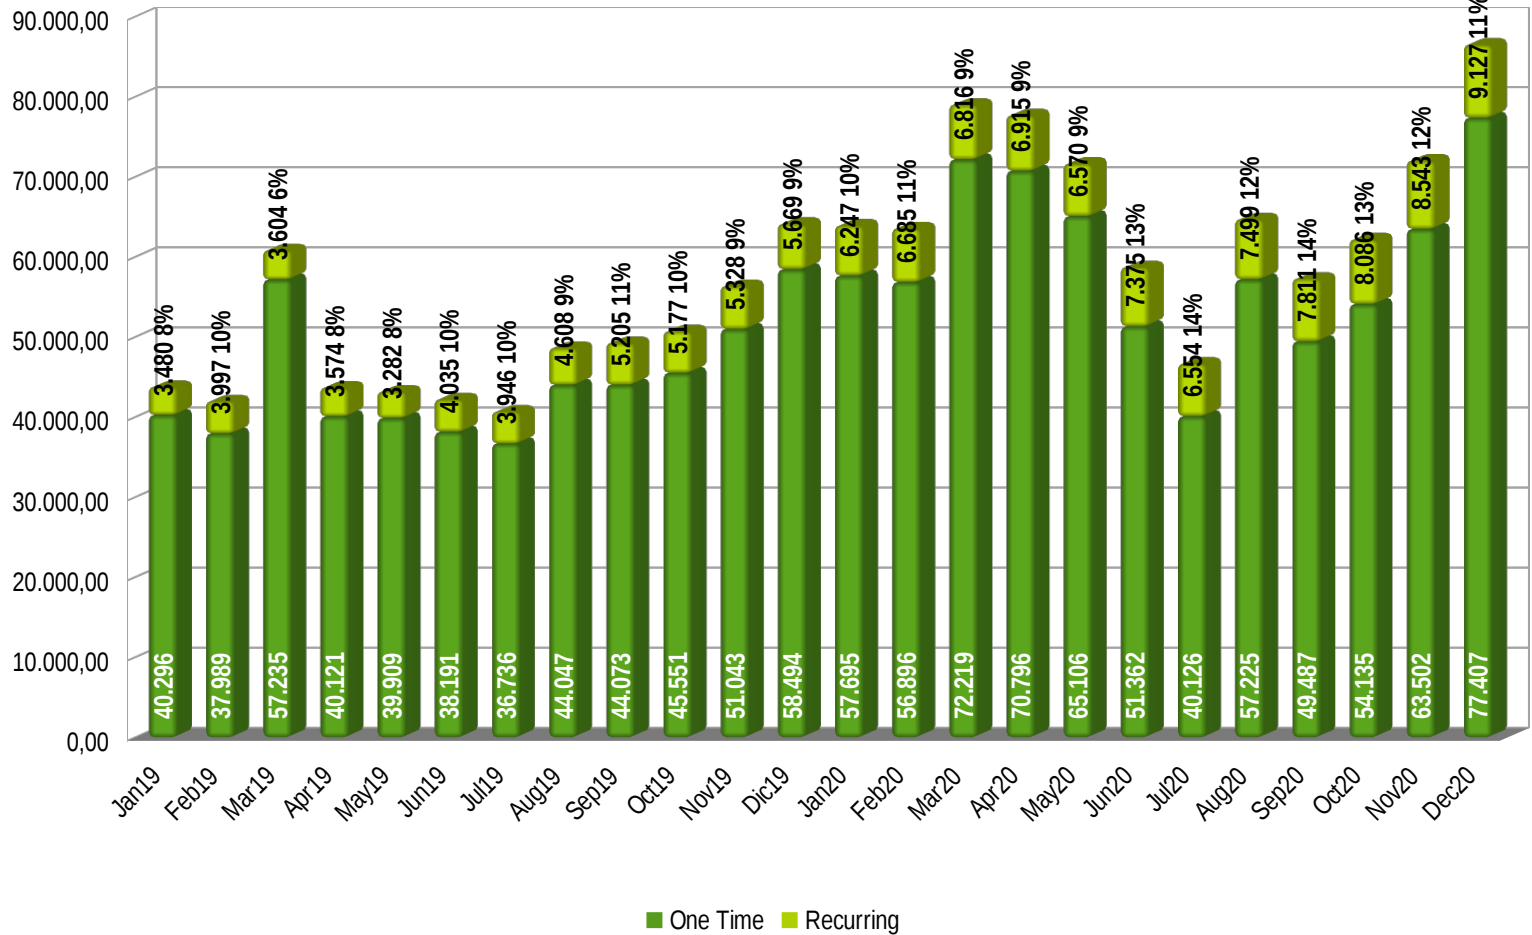

Donations x Month x Day

Donations x Quarter

Donations x Year

Comparison of Monthly Donations

PayPal: One Time vs Recurring Donations (Number)

PayPal: One Time vs Recurring Donations (Euro)

Stripe: One Time vs Recurring Donations (Number)

Stripe: One Time vs Recurring Donations (Euro)

Total Recurring Donations (PayPal + Stripe)

■ PayPal ■ CreditCards

Total Recurring Amounts (PayPal + Stripe)

Total Donation Amount (PayPal + Stripe)

LibreOffice Downloads per Week