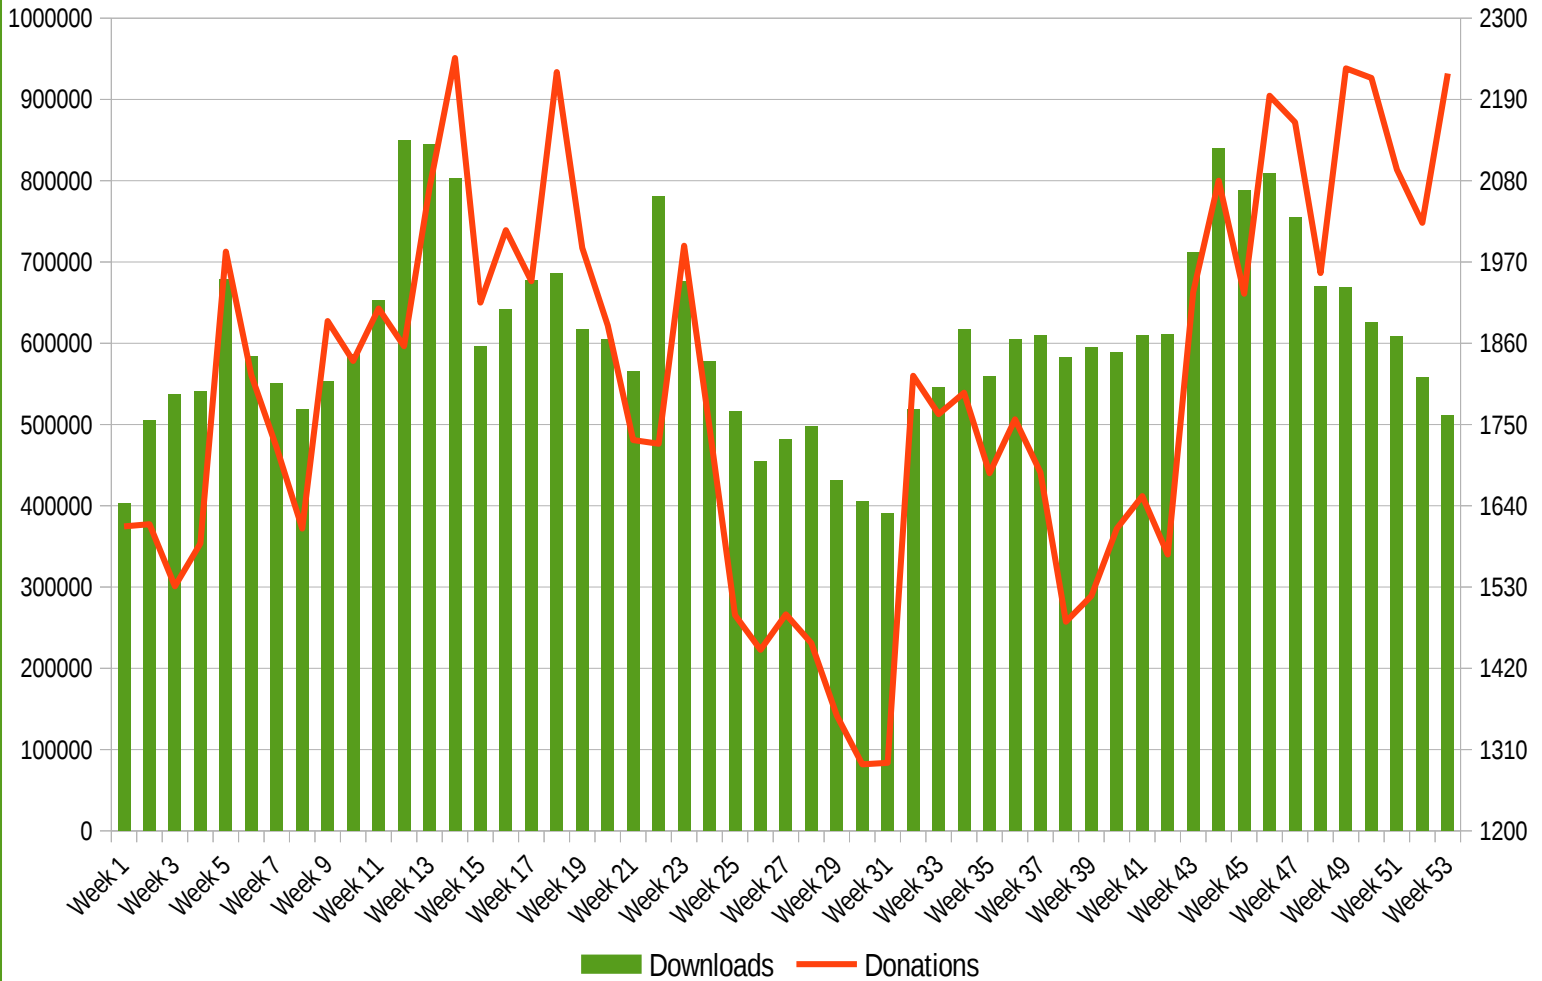

Downloads vs Donations in 2020