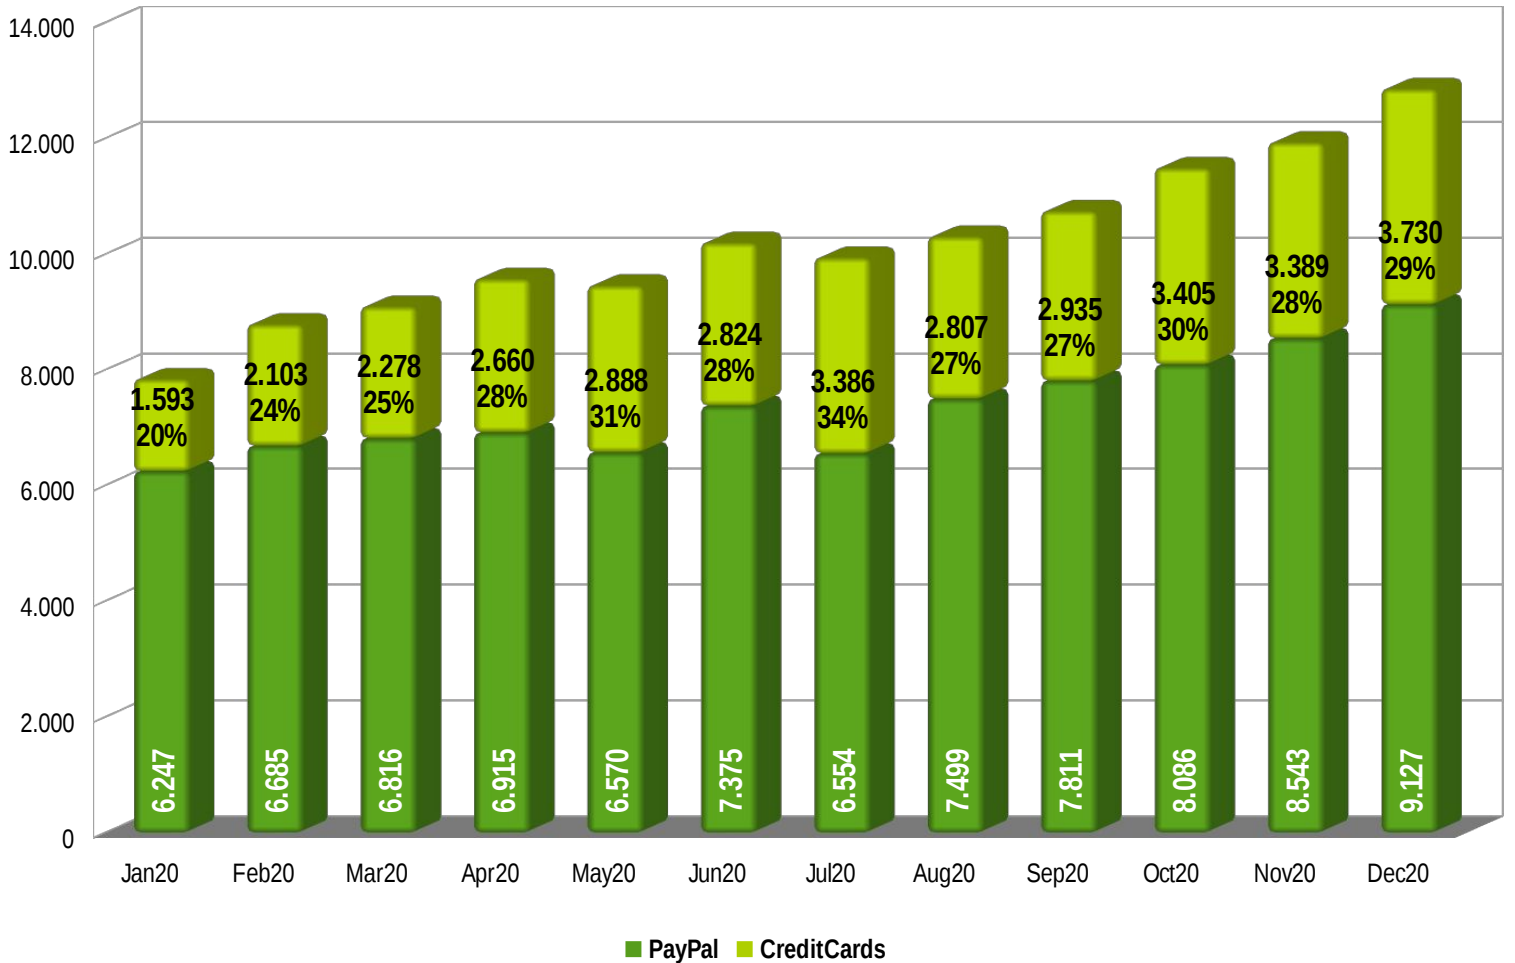

Stripe: One Time vs Recurring Donations (Euro)

Total Recurring Donations (PayPal + Stripe)

■ PayPal ■ CreditCards

Total Recurring Amounts (PayPal + Stripe)

Total Donation Amount (PayPal + Stripe)

LibreOffice Downloads per Week