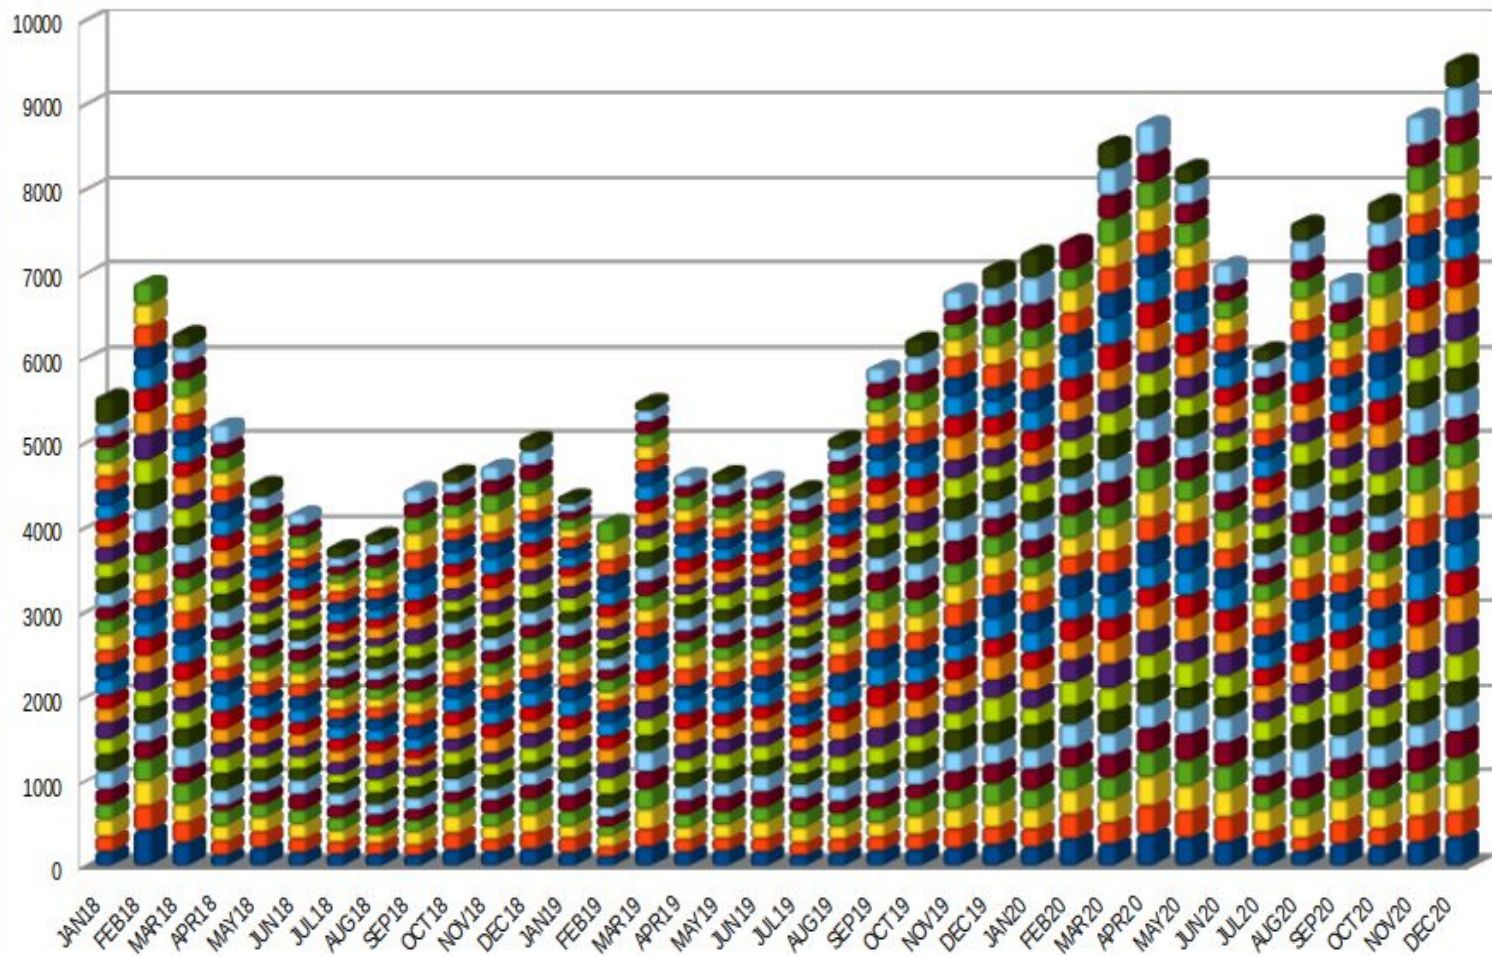

Donations x Month x Day

Donations x Quarter

Donations x Year

Comparison of Monthly Donations

PayPal: One Time vs Recurring Donations (Number)

PayPal: One Time vs Recurring Donations (Euro)

Stripe: One Time vs Recurring Donations (Number)

Stripe: One Time vs Recurring Donations (Euro)

Total Recurring Donations (PayPal + Stripe)

■ PayPal ■ CreditCards

Total Recurring Amounts (PayPal + Stripe)

Total Donation Amount (PayPal + Stripe)

LibreOffice Downloads per Week